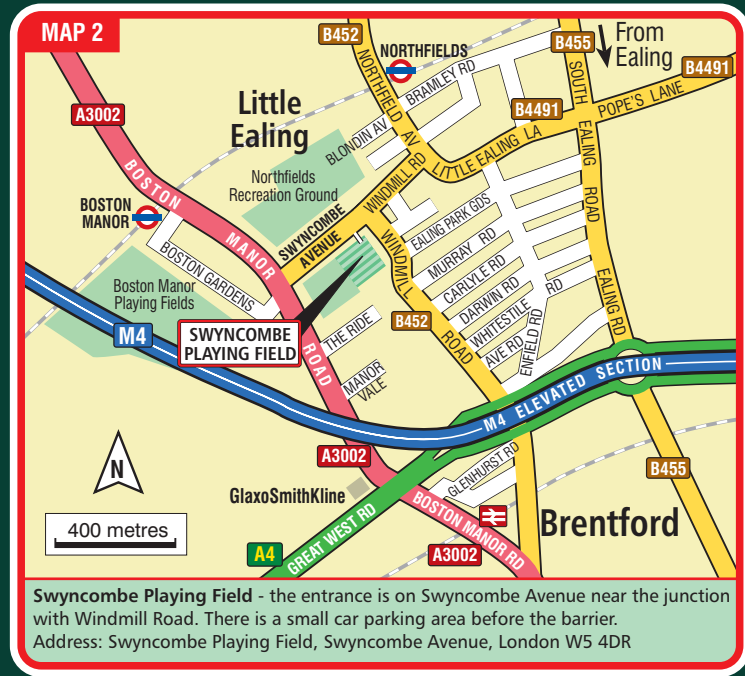

Durston House

12 Castlebar Road · London W5 2DR

Main School (Middle and Upper Schools)

12-14 Castlebar Road, Ealing, London W5 2DR
Tel: 020 8991 6530

Allen's (Junior School)

9 Longfield Road, Ealing, London W5 2DH
Tel: 020 8991 6460

Middleton's (Pre-Prep)

26 Castlebar Road, Ealing, London W5 2DT
Tel: 020 8991 6450

Headmaster: Tel 020 8991 6532
email: info@durstonhouse.org

Bursar: Tel 020 8991 6430
www.durstonhouse.org

Swyncombe Playing Field - the entrance is on Swyncombe Avenue near the junction with Windmill Road. There is a small car parking area before the barrier.
 Address: Swyncombe Playing Field, Swyncombe Avenue, London W5 4DR