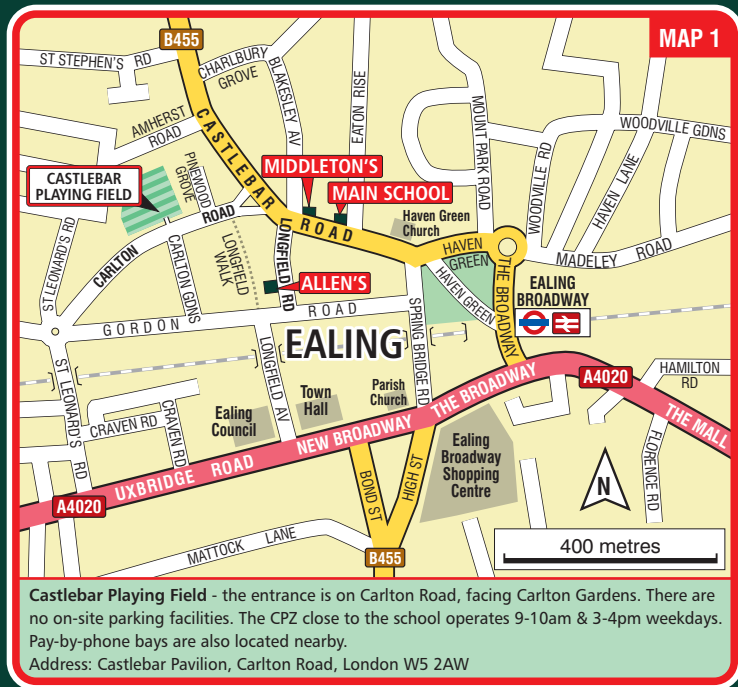

Durston House

12 Castlebar Road · London W5 2DR

Main School (Middle and Upper Schools)

12-14 Castlebar Road, Ealing, London W5 2DR
Tel: 020 8991 6530

Allen's (Junior School)

9 Longfield Road, Ealing, London W5 2DH
Tel: 020 8991 6460

Middleton's (Pre-Prep)

26 Castlebar Road, Ealing, London W5 2DT
Tel: 020 8991 6450

Headmaster: Tel 020 8991 6532
email: info@durstonhouse.org

Bursar: Tel 020 8991 6430
www.durstonhouse.org

Swyncombe Playing Field - the entrance is on Swyncombe Avenue near the junction with Windmill Road. There is a small car parking area before the barrier.
 Address: Swyncombe Playing Field, Swyncombe Avenue, London W5 4DR